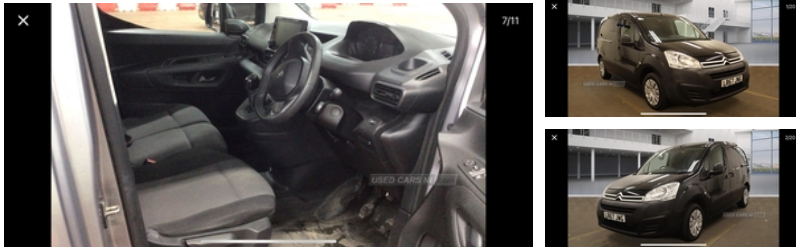

**Citroen Berlingo 1.6 BlueHDi 625Kg LX 100ps
 ETG6 | 2018**

£7,995

AUTOMATIC

Unusual berlingo in Automatic. Tidy can well worth a view.

Vehicle Features

2 speed intermittent front wipers, 12V socket on central dashboard console, 15" steel wheels, ABS, Black centre wheel cover, Cruise control and variable speed limiter, Curitiba cloth upholstery, Drivers airbag, Dual passenger bench seat, ESC including traction control, Full size spare wheel, Height adjustable drivers seat, Hill start assist, Multi-function trip computer, Radio/CD and mp3 player, Removable PVC load floor mat, Sliding side load door nearside, Slim side rubbing strips, Smartnav navigation system, Steering wheel mounted audio controls, Super Plus pack - Berlingo, Trackstar, Trip computer, Tyre pressure monitor, Variable PAS

Miles:	98000
Fuel Type:	Diesel
Transmission:	Automatic
Colour:	Black
Engine Size:	1560
Tax Band:	Light goods vehicle (£335 p/a)
Body Style:	Van
Reg:	LB67JWG

Technical Specs

DIMENSIONS	
Length:	4380mm
Width:	1810mm
Height:	1801mm
Seats:	3
Luggage Capacity (Seats Up):	Not AvailableL
Gross Weight:	1980KG
PERFORMANCE & ECONOMY	
Fuel Consum. (Urban Cold):	67.3MPG
Fuel Consum. (Extra Urban):	68.9MPG
Fuel Consum. (Combined):	68.9MPG
Fuel Tank Capacity:	60L
Number Of Gears:	6 SPEED
Top Speed:	104MPH
Engine Power BHP:	97.9BHP