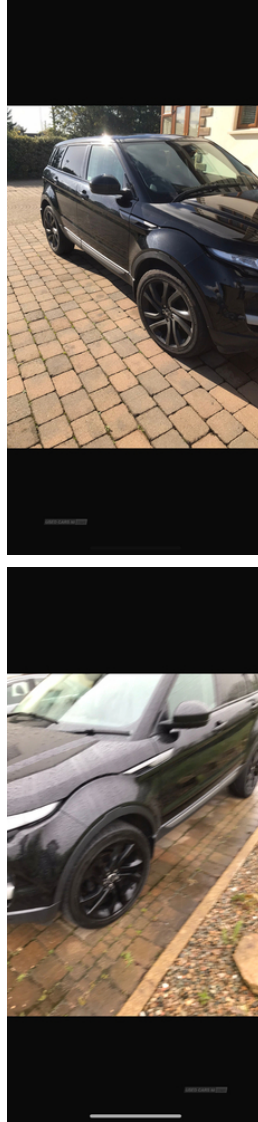

Land Rover Range Rover Evoque 2.2 SD4 Pure 5dr Auto [9] [Tech Pack] | 2015

LOCALLY NI OWNED EVOQUE

£8,995

Miles:	140099
Fuel Type:	Diesel
Transmission:	Automatic
Colour:	Black
Engine Size:	2179
CO2 Emission:	159
Tax Band:	G (£255 p/a)
Body Style:	Sport utility vehicle
Insurance group:	32E
Reg:	LC64RKV

Technical Specs

DIMENSIONS

Length:	4365mm
Width:	1900mm
Height:	1635mm
Seats:	5
Luggage Capacity (Seats Up):	575L
Gross Weight:	2350KG
Max. Loading Weight:	665KG

PERFORMANCE & ECONOMY

Fuel Consum. (Urban Cold):	39.2MPG
Fuel Consum. (Extra Urban):	53.3MPG
Fuel Consum. (Combined):	47.1MPG
Fuel Tank Capacity:	60L
Number Of Gears:	9 SPEED
Top Speed:	121MPH
Engine Power BHP:	187.7BHP

Very tidy Evoque. Good spec and good history. Advertising on behalf of a local customer. NI car suitable for export.

Vehicle Features

3 rear 3 point seatbelts, 3 seat rear bench, 12V power point front, 12V power point in luggage area, 60/40 split folding rear seat, ABS, Alarm, Audio Connectivity System, audio server and CD storage, Auto climate control with air filtration, Automatic headlamp activation, Auxiliary Audio Jack, Auxiliary heater, Bluetooth telephone connectivity, Body coloured bumpers, Brunel tailgate finish, Centre console storage with lid, Cruise control, DAB Digital radio, Diesel particulate filter, Driver/passenger sunvisors and illuminated vanity mirrors, Driver and passenger airbags, Drivers knee airbag, Drive select with paddle shift and sport mode, DSC - Dynamic Stability Control, Dynamic route guidance, Electronic parking brake,